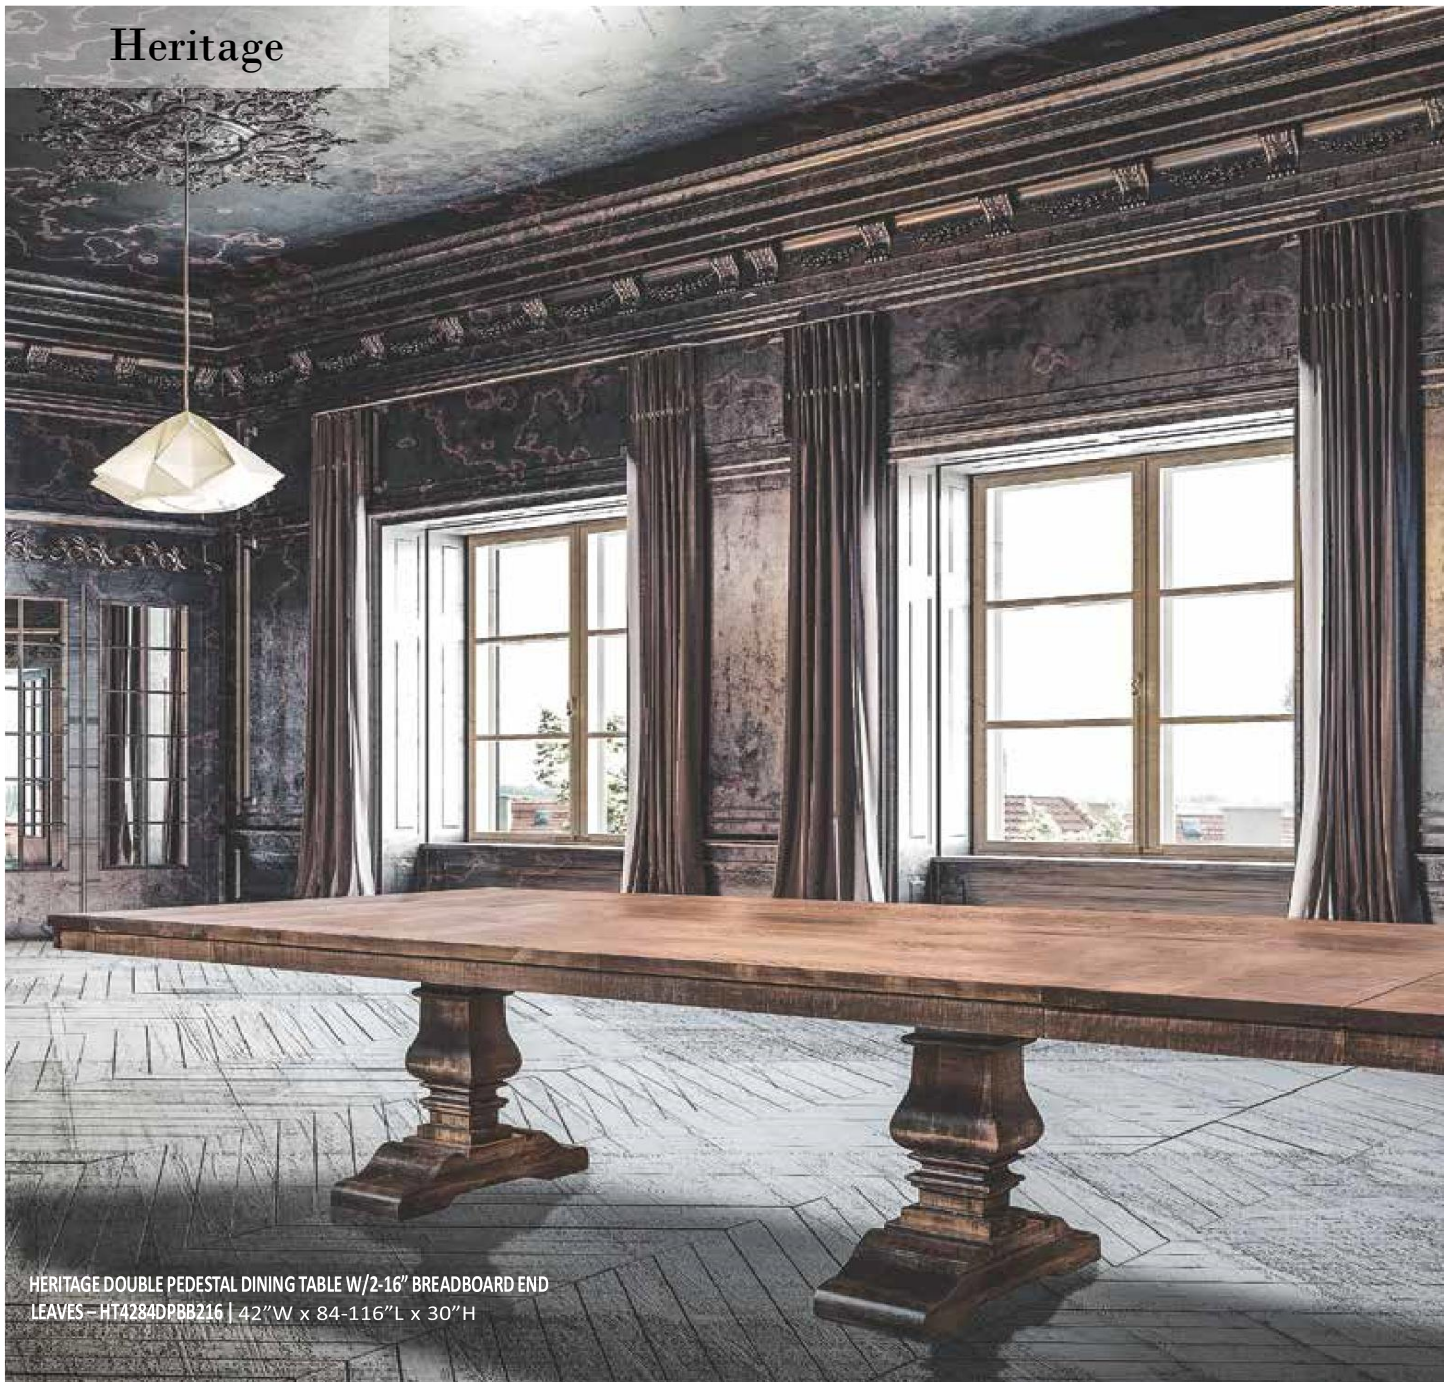

Heritage

HERITAGE DOUBLE PEDESTAL DINING TABLE W/2-16" BREADBOARD END
LEAVES - HT4284DPBB216 | 42"W x 84-116"L x 30"H