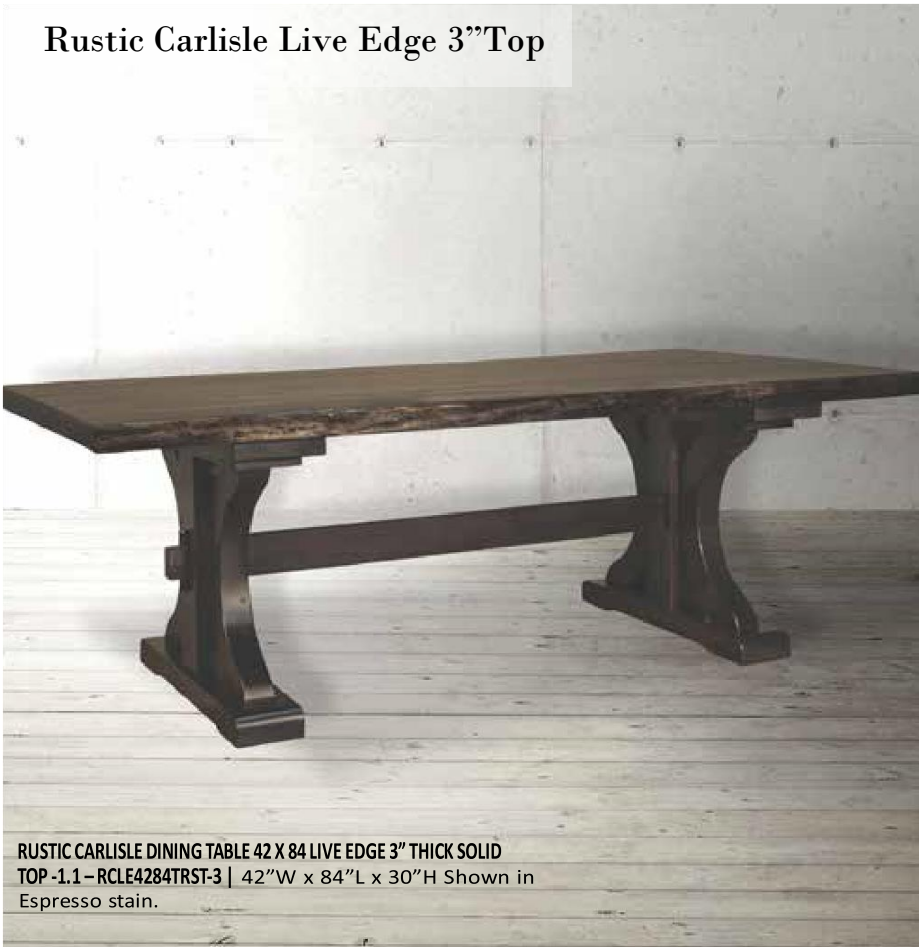

Rustic Carlisle Live Edge 3" Top

RUSTIC CARLISLE DINING TABLE 42 X 84 LIVE EDGE 3" THICK SOLID
TOP -1.1 – RCLE4284TRST-3 | 42"W x 84"L x 30"H Shown in
Espresso stain.